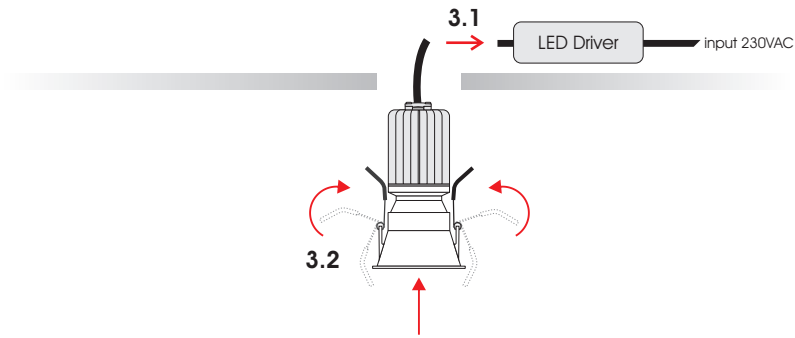

1

Attention

Before any maintenance switch off the main power.

2 Cutting Hole

Models:	Low Depth 7W (LD7)	Standard 6.2W / 12.2W / 18W (ST6), (ST12), (ST18)	Narrow Beam 6W / 8W (NB6), (NB8)	Zoom 6.4W / 13W (ZM6), (ZM13)	Warm Dimming 0.2~6W / 12W (WD6), (WD12)	Tunable White 5.9W / 11.5W (TW6), (TW12)
				Note: Zoom should be adjusted before final installation		

- Φ77mm (SANTI)
- Φ79mm (SANTI ADJ Round)
- Φ78x78mm (SANTI ADJ Square)
- Φ90mm (SANTI ADJ WASH Round)
- Φ90x90mm (SANTI ADJ WASH Square)

3

4