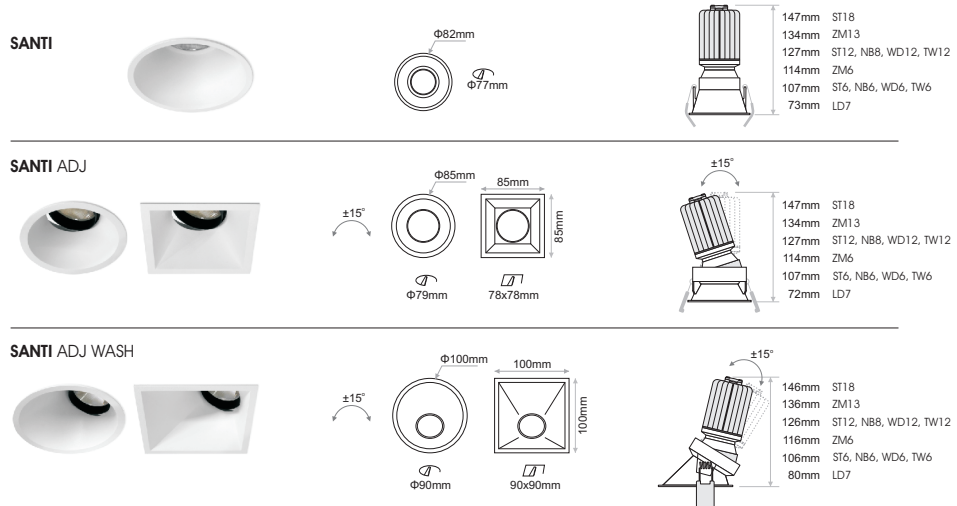

1

Attention

Before any maintenance switch off the main power.

2 Cutting Hole

Models:	Low Depth 7W (LD7)	Standard 6.2W / 12.2W / 18W (ST6), (ST12), (ST18)	Narrow Beam 6W / 8W (NB6), (NB8)	Zoom 6.4W / 13W (ZM6), (ZM13)	Warm Dimming 0.2~6W / 12W (WD6), (WD12)	Tunable White 5.9W / 11.5W (TW6), (TW12)
				Note: Zoom should be adjusted before final installation		

- Φ77mm (SANTI)
- Φ79mm (SANTI ADJ Round)
- Φ78x78mm (SANTI ADJ Square)
- Φ90mm (SANTI ADJ WASH Round)
- Φ90x90mm (SANTI ADJ WASH Square)

3

4